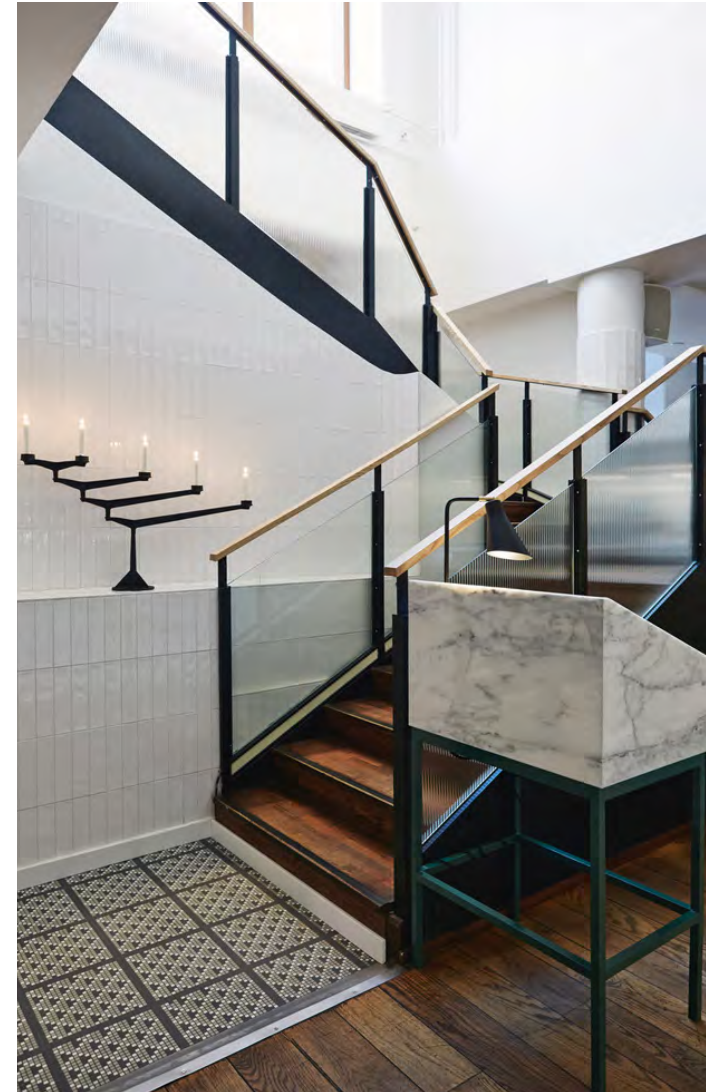

RUSTIC WALL SERIES

RUSTIC WALL has antique edges and an undulated surface. Available in two sizes and one colour.

PRODUCT TYPE: Glazed porcelain

COLOURS: White

SIZES: 75x150mm and 75x300mm
Non-Rectified Edges

FINISHES/USAGE: Matt and Gloss/Wall only

AESTHETIC QUALITIES: Rustic, organic wall series

VARIATION:

V2

RUSTIC WALL SERIES

PRODUCT INFORMATION

Rustic Wall White

Gloss 75x150mm

Rustic Wall White

Matt 75x150mm

Rustic Wall White

Gloss 75x300mm

Rustic Wall White

Matt 75x300mm

RUSTIC WALL SERIES

LIFESTYLE IMAGES