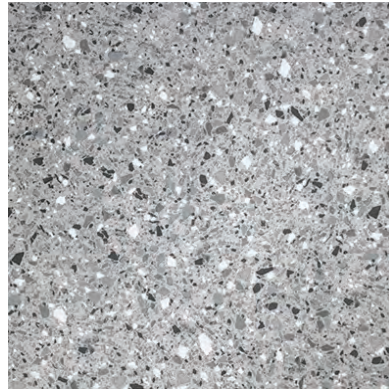

PRODUCT TYPE: Non-Rectified Glazed Porcelain Floor Tile

COLOURS: Gravel, Grey, Cement, Ice, Wind Silver, Ash, Cream and Greige

SIZES:
450x450mm
Non-Rectified Edges

FINISHES/USAGE: Matt and Grip/Wall and Floor

AESTHETIC QUALITIES: Our builders range of floor tiles

ORIGIN: N/A

VARIATION:

V2

MY HOME SERIES

PRODUCT INFORMATION

Portland 2.0 Gravel

Matt 450x450mm

Portland Grey

Matt 450x450mm

Portland 2.0 Flint

Matt 450x450mm

Downtown Ash

Matt 450x450mm
Grip 450x450mm

Pietra Ice

Matt 450x450mm